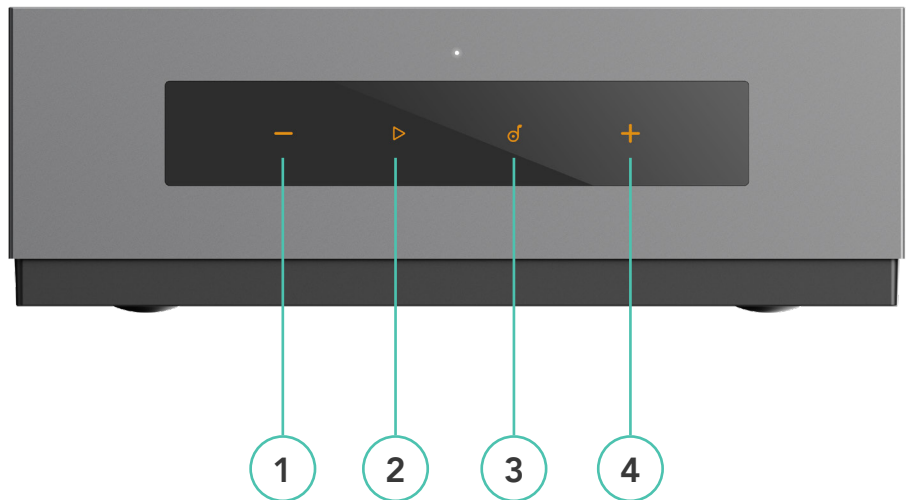

YOUR MUSIC LIBRARY EVERYWHERE

Plug your USB disk into the WiiM CI MOD A80 and transform your home into a personal concert hall. Stream your digital music collection in studio-quality to multiple WiiM devices throughout your space. The WiiM CI MOD A80 not only indexes your music library but also serves as an always-on media server, making your personal tunes accessible anytime, anywhere in your home.

DIMENSIONS / WEIGHT

- **Dimensions**
W190 x H64 x D190mm
- **Weight**
1,97 kg

PACKAGING

- **Packaging dimensions**
W230 x H100 x D200 mm
- **Gross weight**
2,66 kg

PRODUCT CODES

- **SKU**
WIICIMODA80
- **EAN**
602581806257

FRONT PANEL

- 1 - Volume «-»
- 2 - Play/Pause
- 3 - 1x Preset
- 4 - Volume «+»

REAR PANEL

- 1 - HDMI ARC input
- 2 - RJ45 Ethernet port
- 3 - Analog RCA input
- 4 - Speaker terminals
- 5 - Power supply connector
- 6 - Port USB « TO DEVICE »
- 7 - Toslink optical input
- 8 - Subwoofer output